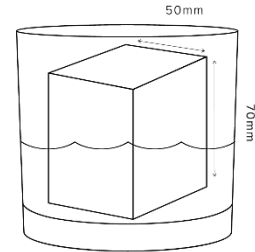

Rocked

THE ROCK

LARGE ROCK

STONE

SPEAR

CHIPPING BLOCK

LARGE GOLD ROCK

All our products are hand crafted. The process takes five days to produce one batch, throughout which we ensure that the highest levels of quality are maintained so you can be assured the perfect cocktail experience every time with Rocked ice.