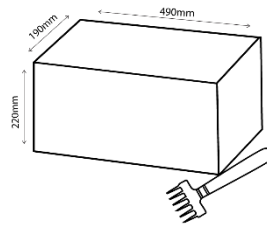

Rocked

THE ROCK

LARGE ROCK

STONE

SPEAR

CHIPPING BLOCK

LARGE GOLD ROCK

All our products are hand crafted. The process takes five days to produce one batch, throughout which we ensure that the highest levels of quality are maintained so you can be assured the perfect cocktail experience every time with Rocked ice.