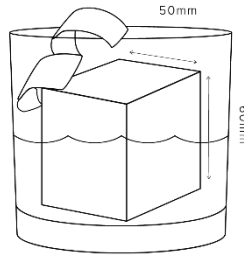

Rocked

THE ROCK

LARGE ROCK

STONE

SPEAR

CHIPPING BLOCK

LARGE GOLD ROCK

All our products are hand crafted. The process takes five days to produce one batch, throughout which we ensure that the highest levels of quality are maintained so you can be assured the perfect cocktail experience every time with Rocked ice.