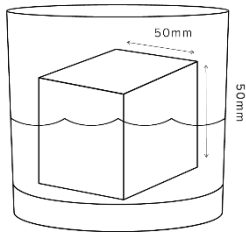

Rocked

THE ROCK

LARGE ROCK

STONE

SPEAR

CHIPPING BLOCK

LARGE GOLD ROCK

All our products are hand crafted. The process takes five days to produce one batch, throughout which we ensure that the highest levels of quality are maintained so you can be assured the perfect cocktail experience every time with Rocked ice.