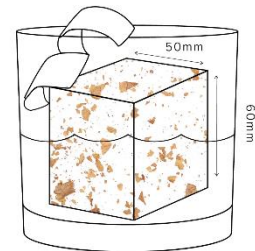

Rocked

THE ROCK

LARGE ROCK

STONE

SPEAR

CHIPPING BLOCK

LARGE GOLD ROCK

All our products are hand crafted. The process takes five days to produce one batch, throughout which we ensure that the highest levels of quality are maintained so you can be assured the perfect cocktail experience every time with Rocked ice.